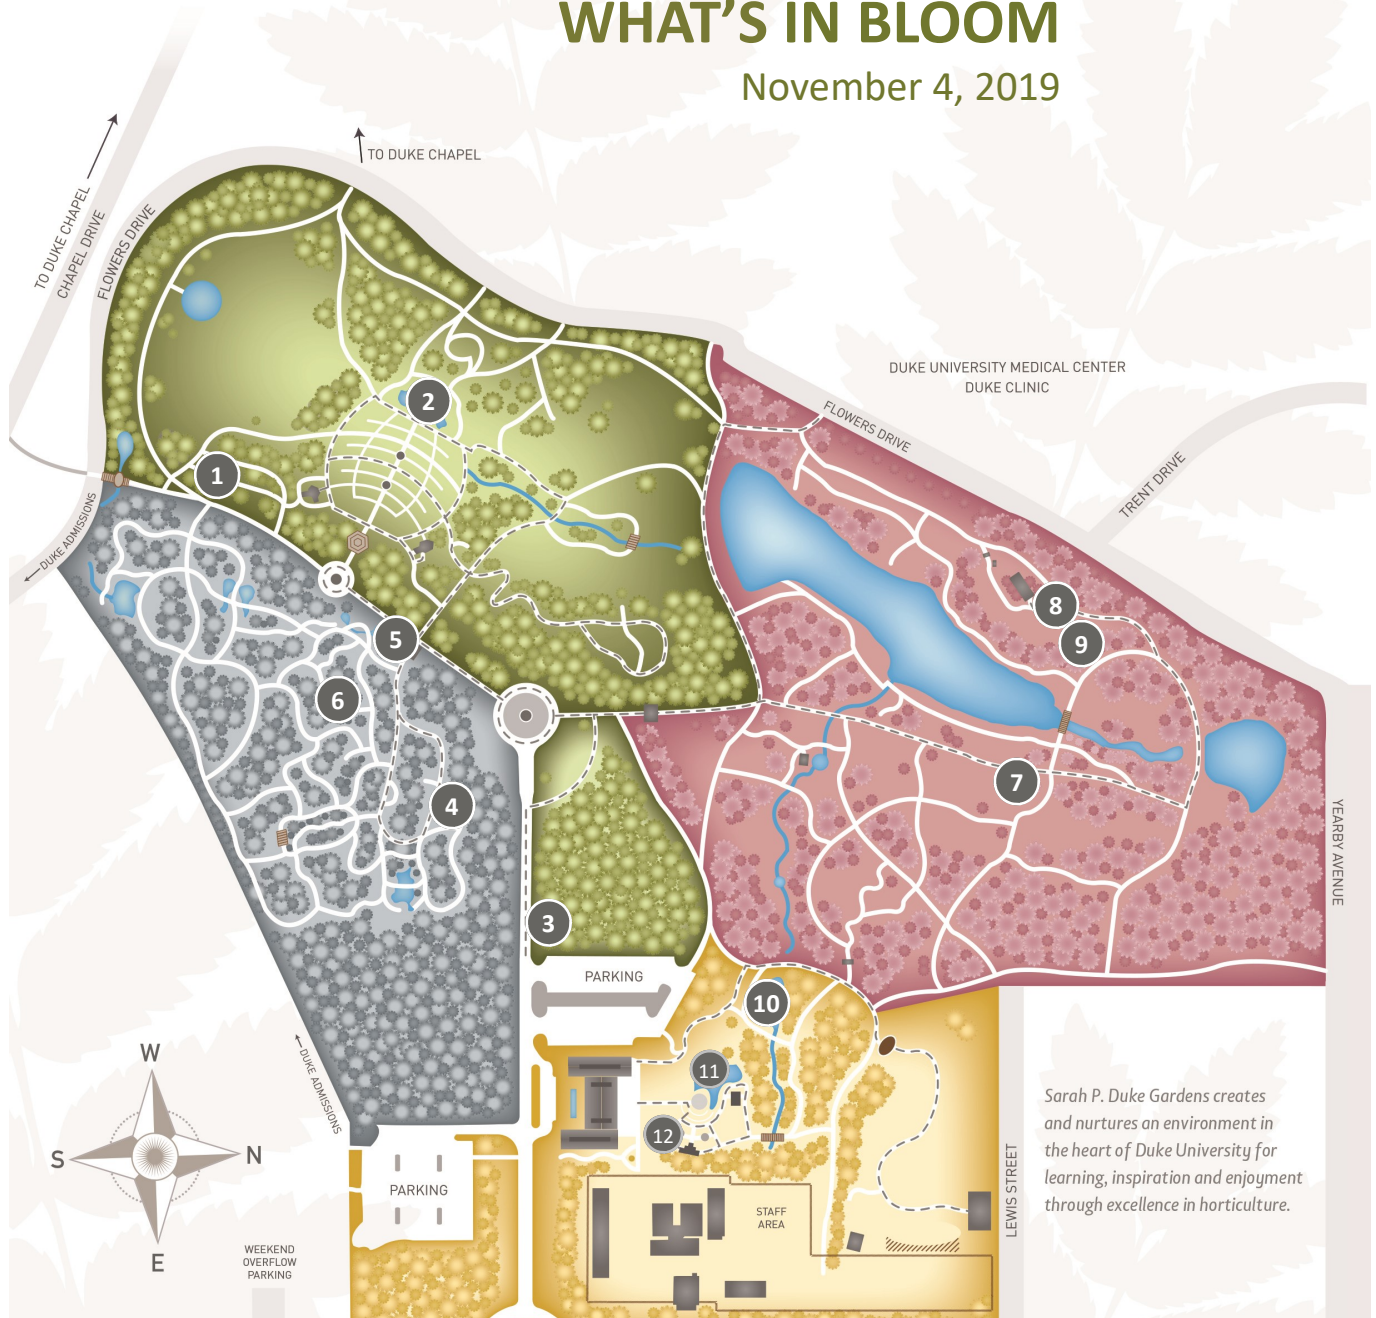

welcome to DUKE GARDENS

WHAT'S IN BLOOM

November 4, 2019

Sarah P. Duke Gardens creates and nurtures an environment in the heart of Duke University for learning, inspiration and enjoyment through excellence in horticulture.

1 *Camellia* sp.
Camellia

2 *Nymphaea* sp.
Water lily

3 *Osmanthus fragrans*
Fragrant tea olive

4 *Eurybia divaricata*
White wood aster

5 *Symphotrichum oblongifolium*
Aromatic aster

6 *Euonymus americanus*
Bursting-heart

7 *Tricyrtis hirta*
Toad lily

8 *Chrysanthemum* sp.
Chrysanthemum

9 *Camellia sasanqua*
Sasanqua camellia

10 *Rostrinucula dependens*
Weeping rostrinucula

11 *Nymphaea* sp.
Water lily

12 *Osmanthus fragrans*
Fragrant tea olive